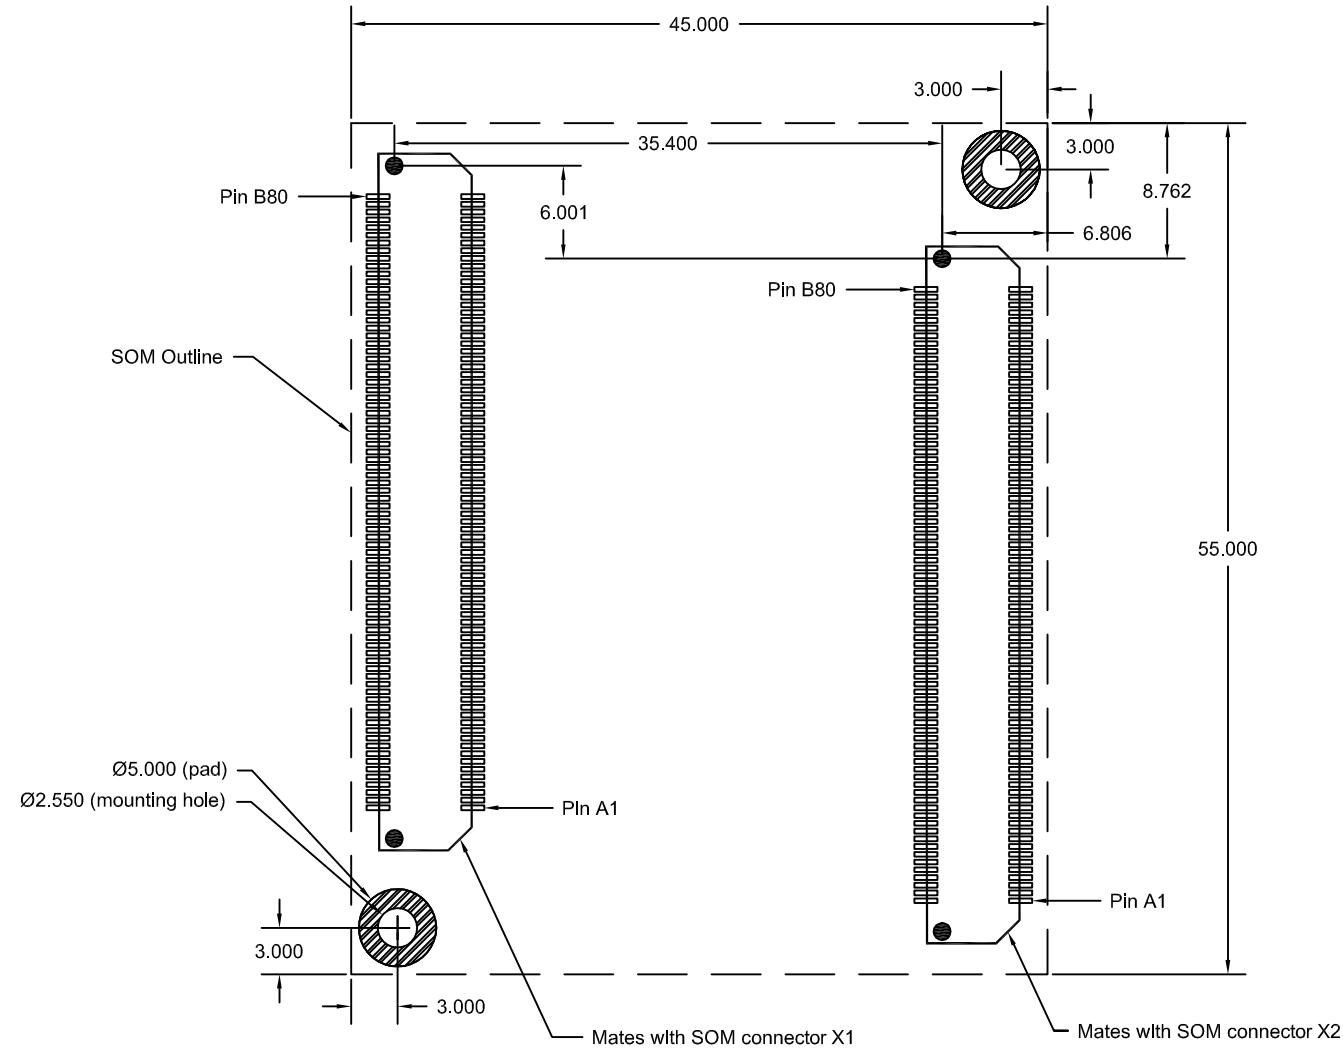

B

B

C

C

D

D

- 1. Top down view
- 2. All dimensions are in millimeters

PHYTEC		PHYTEC America 203 Parfitt Way SW Bainbridge Island, 98110	
		Author: C. Brown	
Description: PCM-057 Footprint		Sheet: 1 of 1	
2016-12-15	PCB-No.: N/A	Scale: N/A	

1

2

3

4

5

6